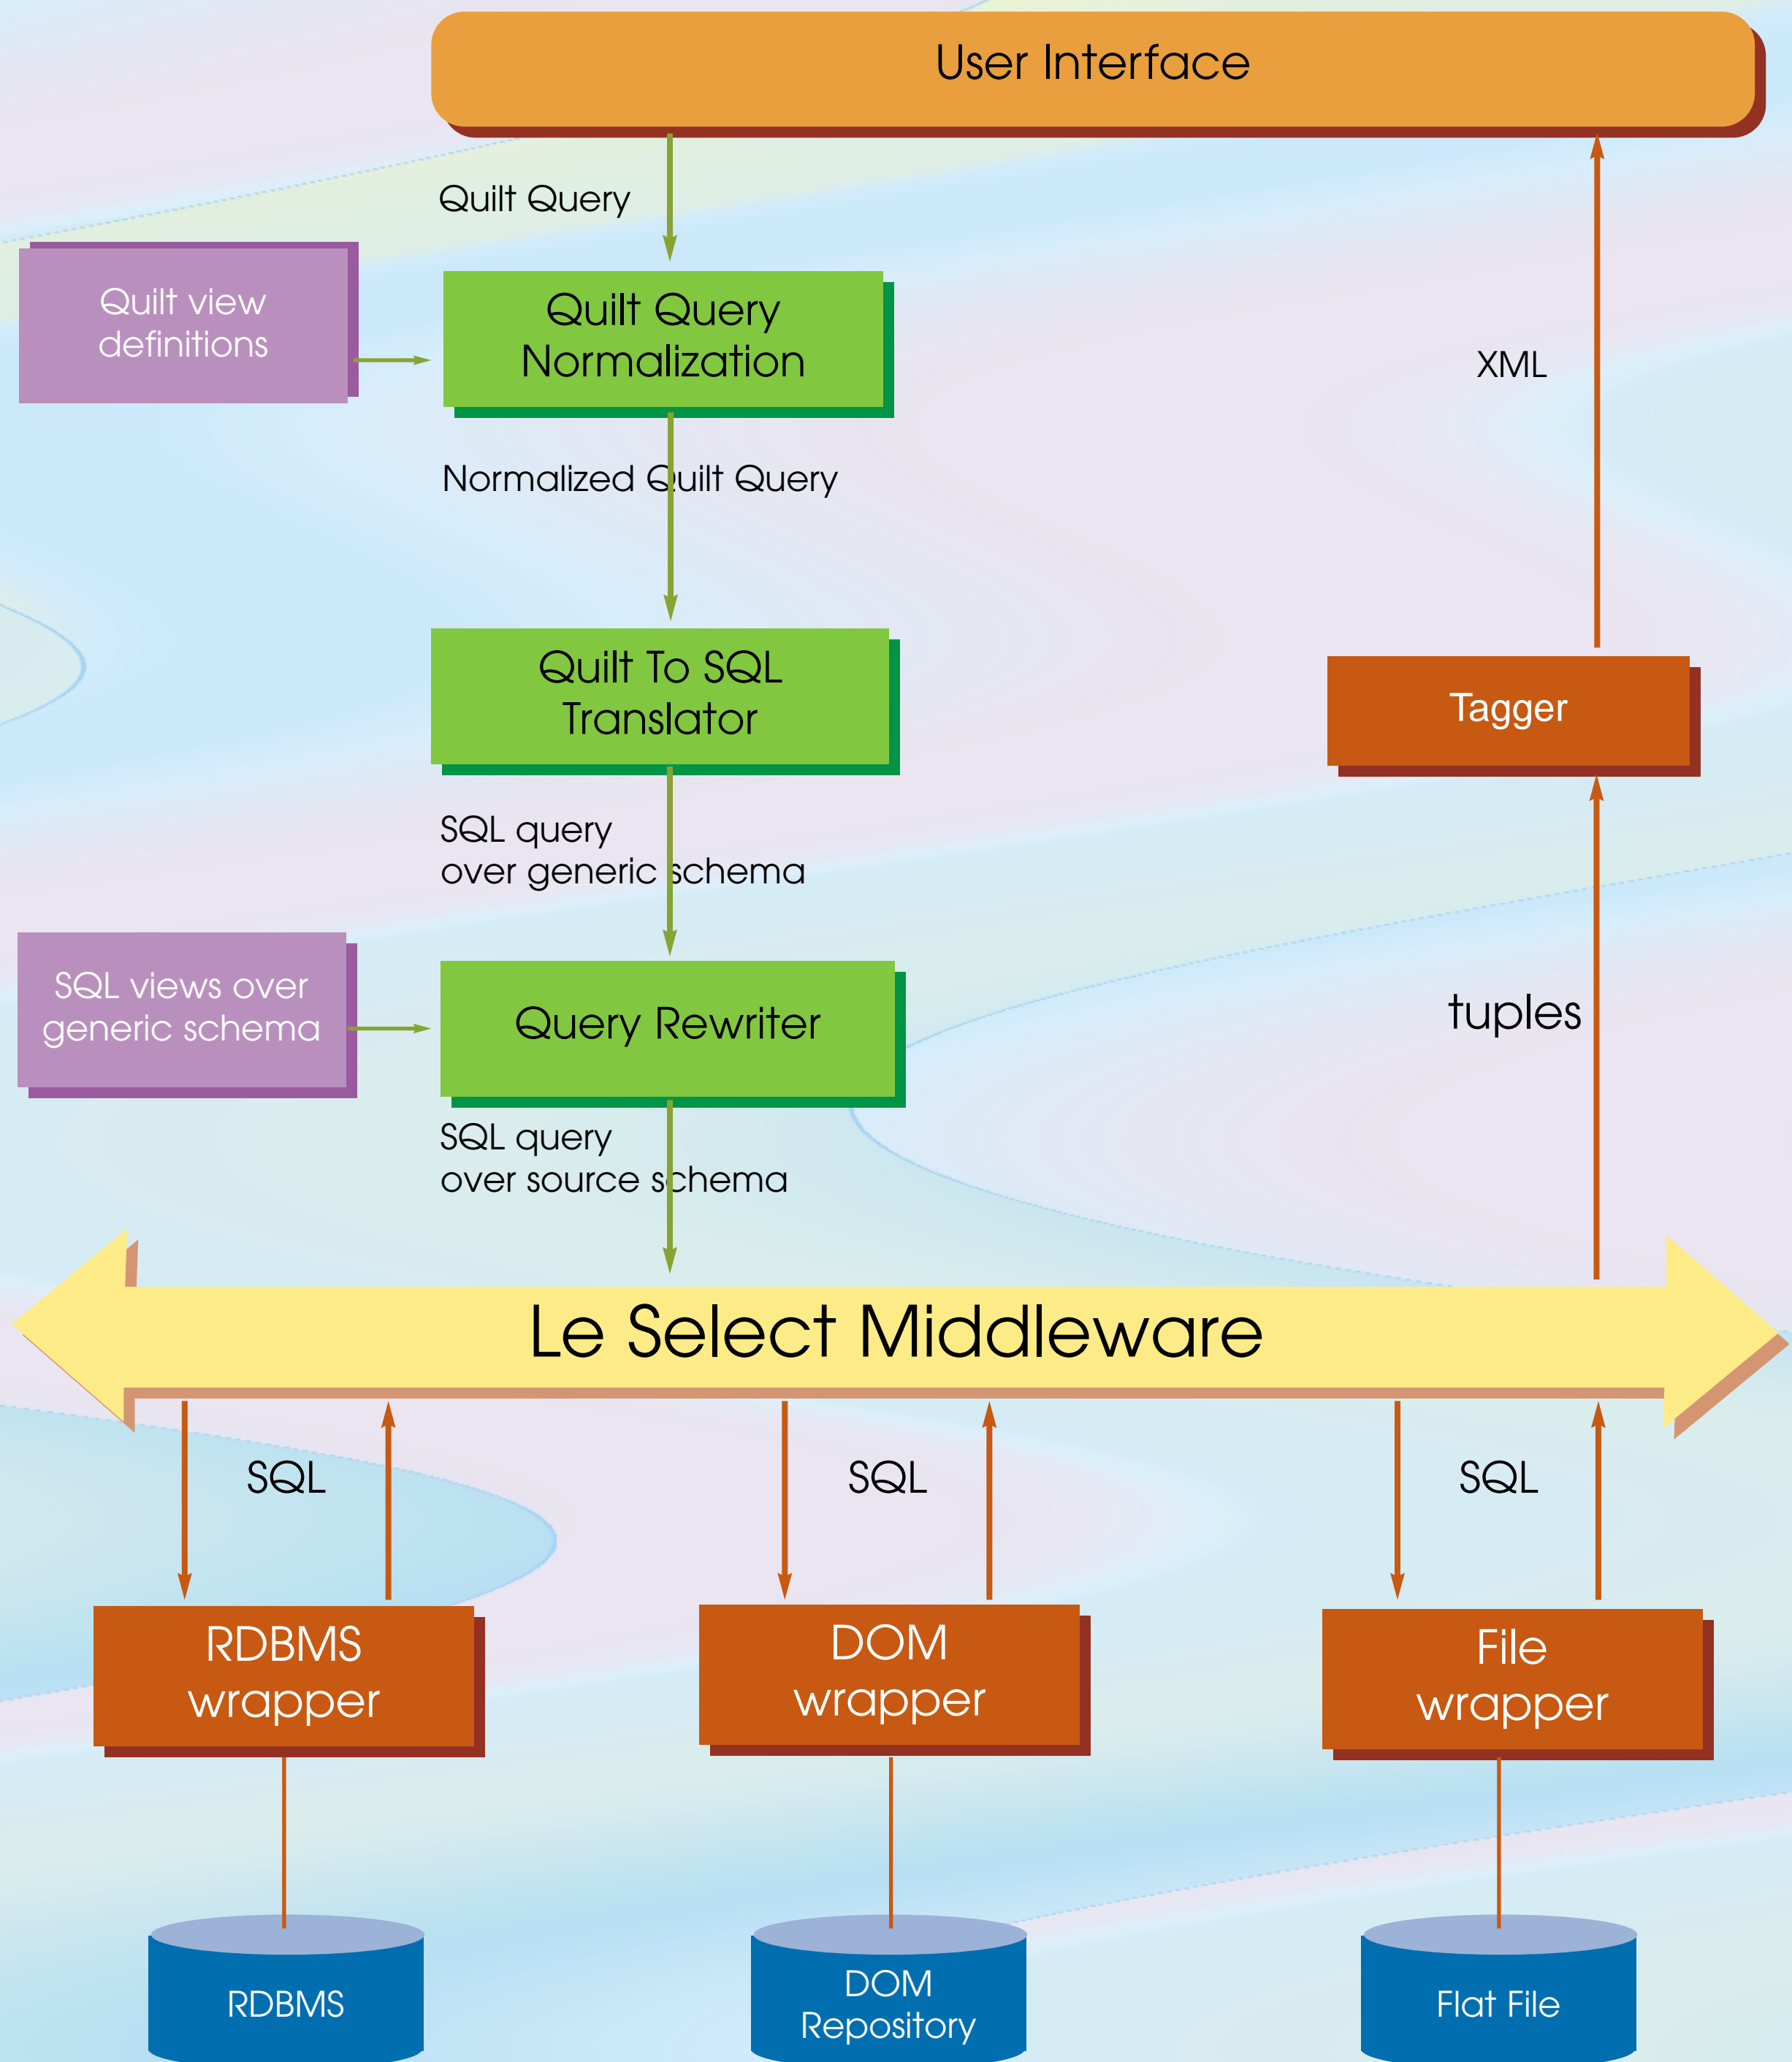

Agora: Living with XML and Relational

D. Florescu, I. Manolescu, D. Kossmann, F. Xhumari, D. Olteanu

<http://www-caravel.inria.fr>

Data integration system for relational and XML data sources

- Generic relational schema to describe any XML document
- Relational and XML sources are mapped as relational views over the generic schema
- Quilt queries are translated into SQL queries over the generic schema, and then into SQL queries over the source schema